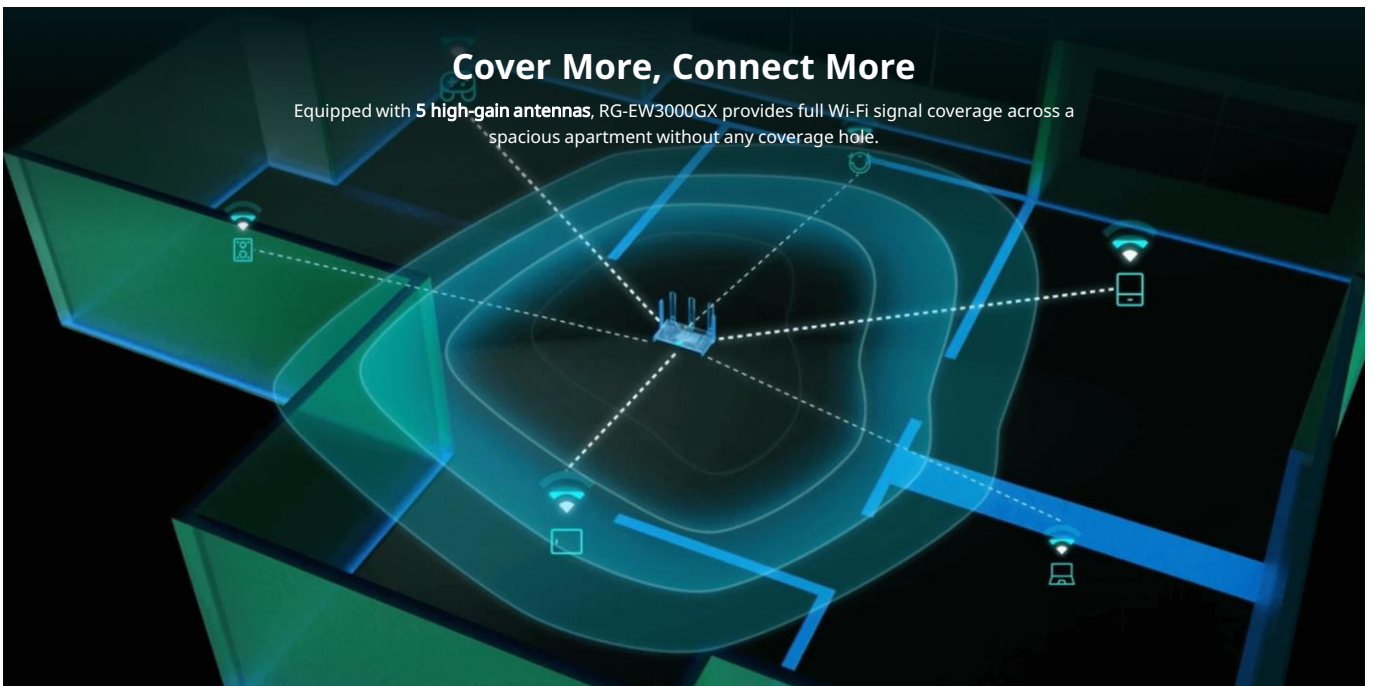

5 Gigabit
Ethernet Ports

5 High-Gain
Antennas

160 MHz
Bandwidth

Achieving Ultra-High Speed with 160MHz Bandwidth

Surpassing expectations, RG-EW3000GX supports **160MHz bandwidth**. Your network can effortlessly achieve a stable **900+ Mbps** ultra-high-speed transmission.

Highlight Features

Double WAN Ports, Double the Speed

With support for dual-gigabit access and the ability to aggregate bandwidth for a total throughput of over **1.6 Gbps**.

Load Balancing

Link Aggregation

Multi-ISP Lines

Cover More, Connect More

Equipped with **5 high-gain antennas**, RG-EW3000GX provides full Wi-Fi signal coverage across a spacious apartment without any coverage hole.

Specifications

Model	RG-EW3000GX
Basic	
Dimensions (W×D×H)	240 mm × 130 mm × 32 mm (9.45 in. × 5.11 in. × 1.25 in. antennas not included)
Weight	0.50 kg (packages not included)
Wi-Fi Standards	Wi-Fi 6 (802.11ax)
MIMO	2.4 GHz, 2×2, MU-MIMO 5 GHz, 2×2, MU-MIMO
Max. Wi-Fi Speed	2.4 GHz: 574 Mbps 5 GHz: 2402 Mbps
Channel Width	2.4 GHz: Auto/20/40 MHz 5 GHz: Auto/20/40/80/160 MHz
Antennas	5
Antennas Type	External Omnidirectional
Antenna Gain	2.4 GHz: 5 dBi 5 GHz: 5 dBi
Ports	1×10/100/1000 Base-T WAN/LAN port 1×10/100/1000 Base-T WAN port 3×10/100/1000 Base-T LAN ports
Recommended Users	60
Max. Users	192
Power Supply	DC 12V/1.0A
Power Consumption	< 12 W
Operation Frequency Bands	802.11b/g/n/ax: 2.400 GHz to 2.483 GHz 802.11a/n/ac/ax: 5.150 GHz to 5.350 GHz 802.11a/n/ac/ax: 5.470 GHz to 5.725 GHz , 5.725 GHz to 5.850 GHz country-specific restrictions apply
Transmit Power	General: CE EIRP: ≤20dBm (2.4GHz) ≤27dBm (5GHz) Myanmar: 2400~2483.5MHz ≤ 20dBm(EIRP); 5150~5350MHz ≤ 23dBm(EIRP); 5470~5725MHz ≤ 30dBm(EIRP); 5725~5850MHz ≤ 30dBm(EIRP);