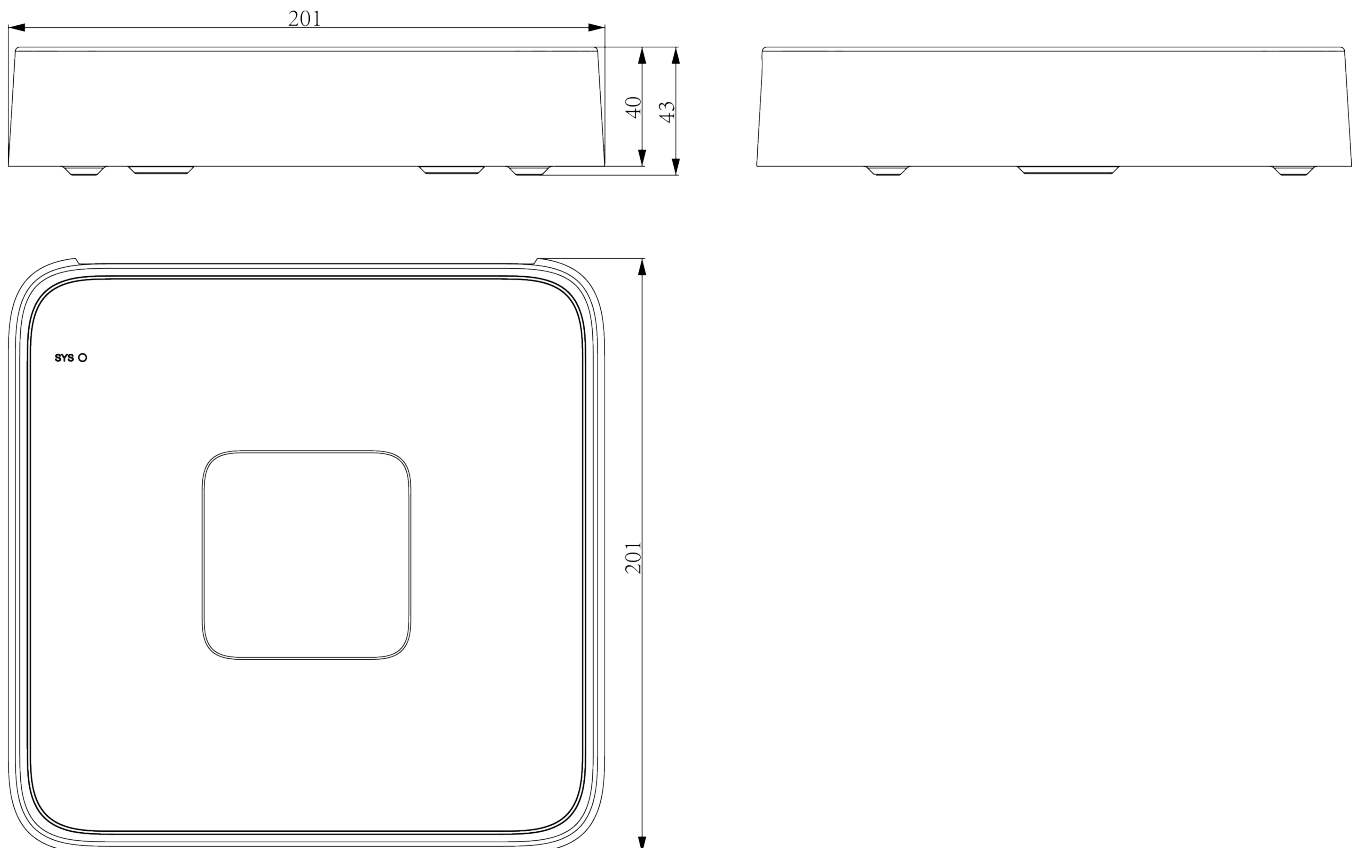

TC-R3104 Spec:I/B/P4/C/Eu/L/S

NVR

AK Series

KEY FEATURES

- Up to 4-ch IP camera inputs
- Access/forwarding bandwidth at 60Mbps/40Mbps
- S+265, H.265, S+264, H.264 video formats
- 5MP(30fps)×1, 4MP(30fps)×1, 3MP(30fps)×1, 1080P(30fps)×2 preview decoding capacity
- 4-ch synchronous playback
- 5MP(30fps)×1, 4MP(30fps)×1, 3MP(30fps)×1, 1080P(30fps)×2 playback decoding capacity
- Up to 6TB capacity for each HDD
- 1*HDMI output
- HDMI output at up to 1080P resolution
- 1*RJ-45, 10/100 Mbps self-adaptive Ethernet port
- 4×RJ45, 10/100 Mbps self-adaptive Ethernet port
- S+ 265 compression effectively reduces the storage space by up to 75%
- Support cloud upgrade

PoE Interface	4×RJ45, 10/100 Mbps self-adaptive Ethernet port
PoE Budget	28W
Power per PoE Port	28W
Standard	IEEE 802.3 af/at
General	
UI Language	English; Spanish; Italian; Turkish; French; Polish; Dutch; Hebrew; German; Portuguese
Power Supply	DC48V 1A
Power Consumption	<10W(without HDD&without PoE)
NetWeight	0.4kg
GrossWeight	0.85kg
Boundary Dimensions	200(L)200(W)43(H)mm
Package Dimensions	315(L)70(W)235(H)mm
Operating Temperature	-10°C~+55°C
Operating Humidity	10%~90%RH
Storage Temperature	-10°C~+55°C
Storage Humidity	10%~90%RH
Package Kit	Network Video Recorder; Screw pack; Mouse; Power adapter

DIMENSIONS (Unit: mm)

Physical Interfaces