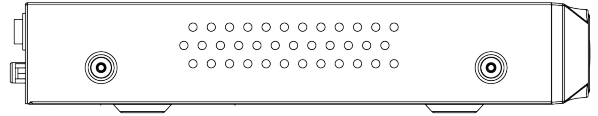

DIMENSIONS (Unit: mm)