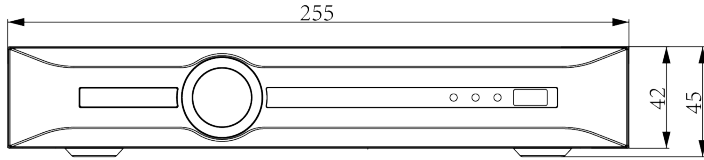

DIMENSIONS (Unit: mm)