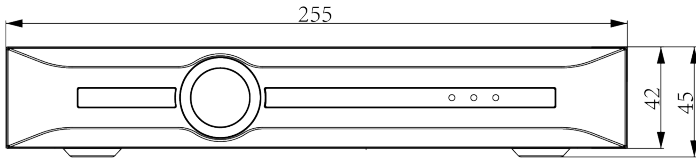

### KEY FEATURES

- Up to 10-ch IP camera inputs
- Access/forwarding bandwidth at 80Mbps/80Mbps
- S+265, H.265, S+264, H.264 video formats
- 8MP(30fps)×2, 6MP(30fps)×2, 5MP(30fps)×3, 4MP(30fps)×4, 3MP(30fps)×5, 1080P(30fps)×8 preview decoding capacity
- 16-ch synchronous playback
- 8MP(30fps)×2, 6MP(30fps)×2, 5MP(30fps)×3, 4MP(30fps)×4, 3MP(30fps)×5, 1080P(30fps)×8 playback decoding capacity
- Up to 10TB capacity for each HDD
- Simultaneous HDMI and VGA outputs
- HDMI output at up to 4K resolution
- 1\*RJ-45, 10/100 Mbps self-adaptive Ethernet port
- S+ 265 compression effectively reduces the storage space by up to 75%
- Support cloud upgrade

## DIMENSIONS (Unit: mm)