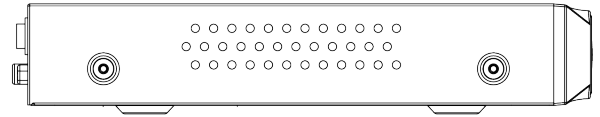

DIMENSIONS (Unit: mm)