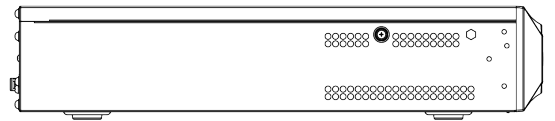

Package Kit

Network Video Recorder; Screw pack; Mouse; Power adapter; European standard power cord;
2Ear plate; 4SATA hard disk data cable; 2SATA power cord

DIMENSIONS (Unit: mm)