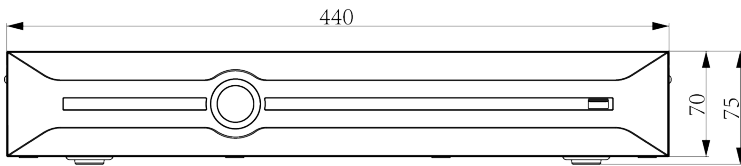

Package Kit

Network Video Recorder; Screw pack; Mouse; Power adapter; European standard power cord;
2Ear plate; 4SATA hard disk data cable; 2SATA power cord

DIMENSIONS (Unit: mm)

Physical Interfaces