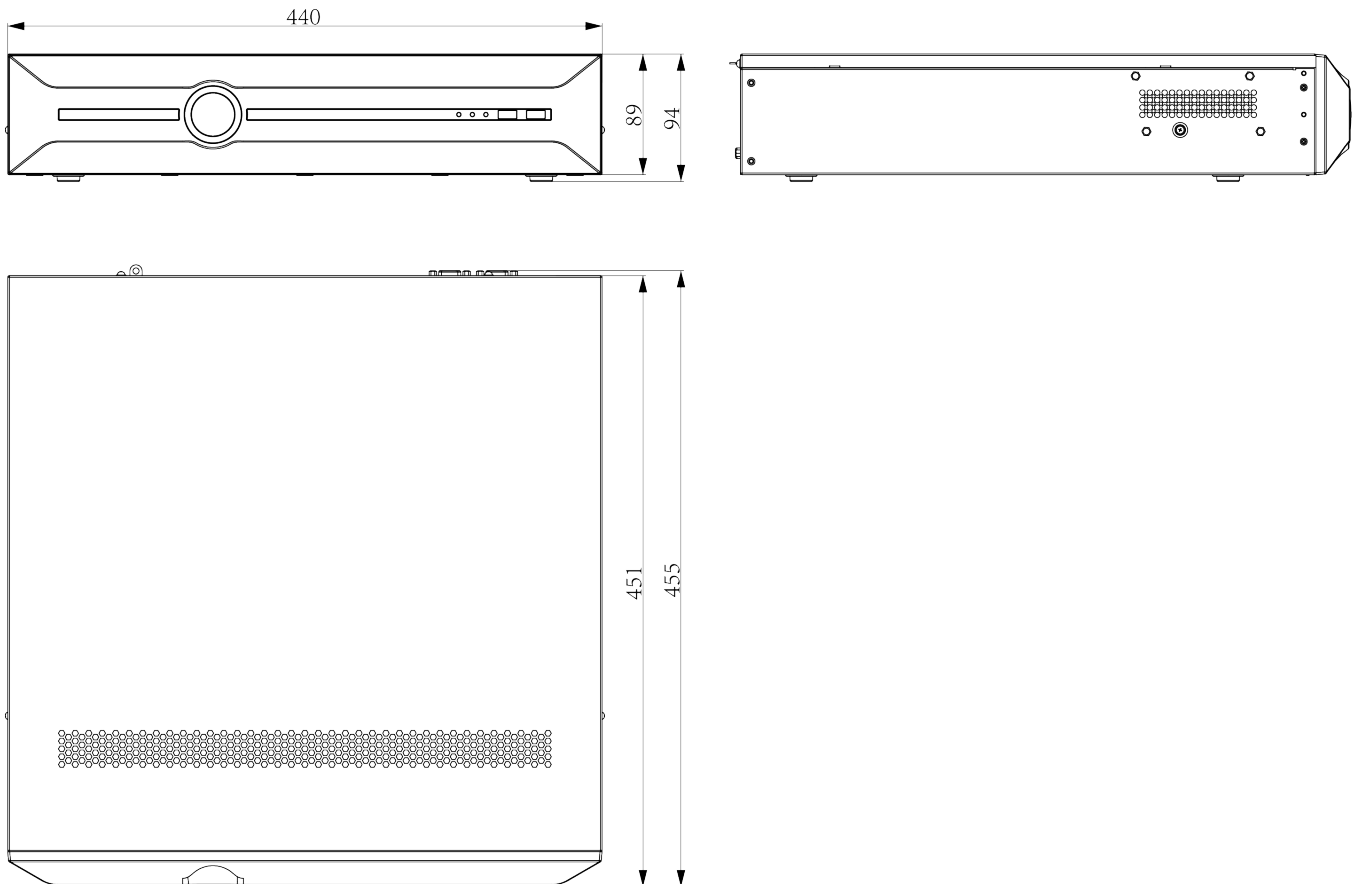

### KEY FEATURES

- Up to 80-ch IP camera accesses
- Incoming/Outgoing bandwidth: 640Mbps/320Mbps
- S+265, H.265, S+264, H.264 video formats
- Max. decoding capability: 16MP(30fps)×3 or 1080P(30fps)×24
- 16-ch synchronous playback
- Up to 24 TB capacity for each HDD
- Simultaneous HDMI1 and VGA1 outputs; Simultaneous HDMI2 and VGA2 outputs
- HDMI output at up to 4K resolution
- 2×RJ-45, 10/100/1000 Mbps self-adaptive Ethernet port
- S+ 265 compression effectively reduces the storage space by up to 75%
- Support cloud upgrade

## DIMENSIONS (Unit: mm)