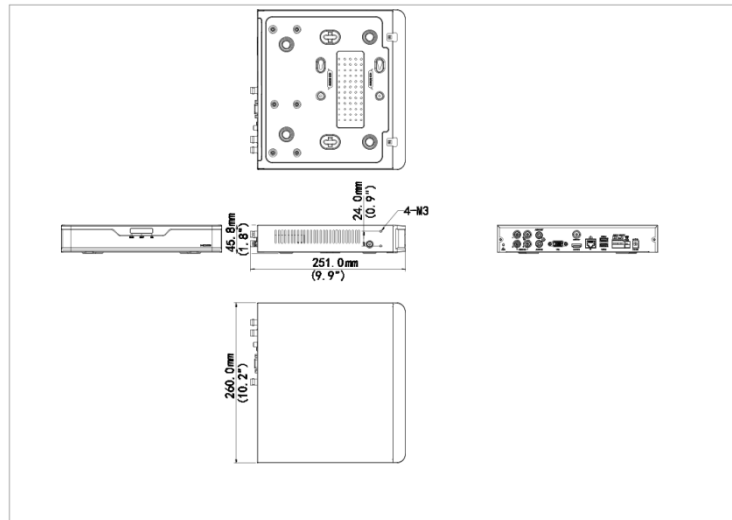

## Specifications

Video/Audio Input	Description
IP Video Input	4-ch
Analog Video Input	4-ch, BNC
Max IP Video Input	8-ch
Supported Analog Camera Types	Support AHD input: 8MP@15fps 5MP@20fps

	<p>4MP@30fps          1080P@30fps          720P@30fps          Support TVI input:          8MP@15fps          5MP@20fps          4MP@30fps          1080P@30fps          720P@30fps          Support CVI input:          8MP@15fps          5MP@25fps          4MP@30fps          1080P@30fps          720P@30fps          Support CVBS input</p>
BNC Audio Input	4-ch, channel audio
RCA Audio Input	1-ch
<b>Video/Audio Output</b>	<b>Description</b>
HDMI Output	HDMI:4K(3840x2160)/30Hz, 1920x1080/60Hz, 1920x1080/50Hz, 1600x1200/60Hz, 1280x1024/60Hz, 1280x720/60Hz, 1024x768/60Hz
VGA Output	VGA:1920x1080/60Hz, 1920x1080/50Hz, 1600x1200/60Hz, 1280x1024/60Hz, 1280x720/60Hz, 1024x768/60Hz
BNC Video Output	1-ch
RCA Audio Output	1-ch
Live View Display	HDMI/VGA: 1/4/6/8/9
<b>Encoding/Decoding</b>	<b>Description</b>
Recording Resolution	8MP/5MP/4MP/1080P/720P/D1
Recording Frame Rate	<p>Main stream: 8MP@8fps          Sub stream: D1@8fps          Main stream: 5MP@12fps          Sub stream: D1@12fps          Main stream: 4MP@15fps          Sub stream: D1@15fps          Main stream: 1080P@25fps          Sub stream: D1@25fps          Main stream: 720P@30fps          Sub stream: D1@30fps</p>
Audio Sample Rate	8 KHz, 16 bit per channel

## Dimensions