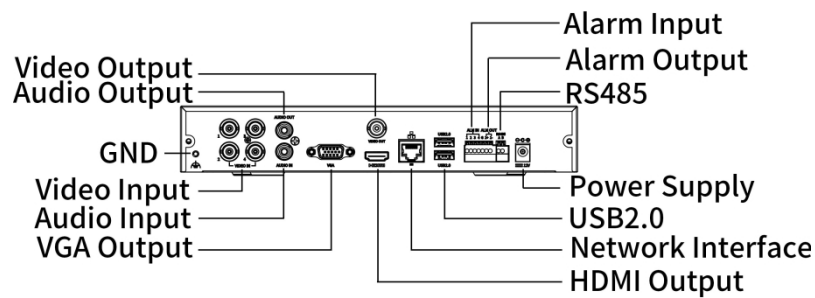

Rear Panel

Zhejiang Uniview Technologies Co., Ltd.

No. 369, Xietong Road, Xixing Sub-district, Binjiang District, Hangzhou City, 310051, Zhejiang Province, China

Email: overseasbusiness@uniview.com; globalsupport@uniview.com

<http://www.uniview.com>

©2024 Zhejiang Uniview Technologies Co., Ltd. All rights reserved.

*Product specifications and availability are subject to change without notice.

*Despite our best efforts, technical or typographical errors may exist in this document. Uniview cannot be held responsible for any such errors and reserves the right to change the contents of this document without prior notice.