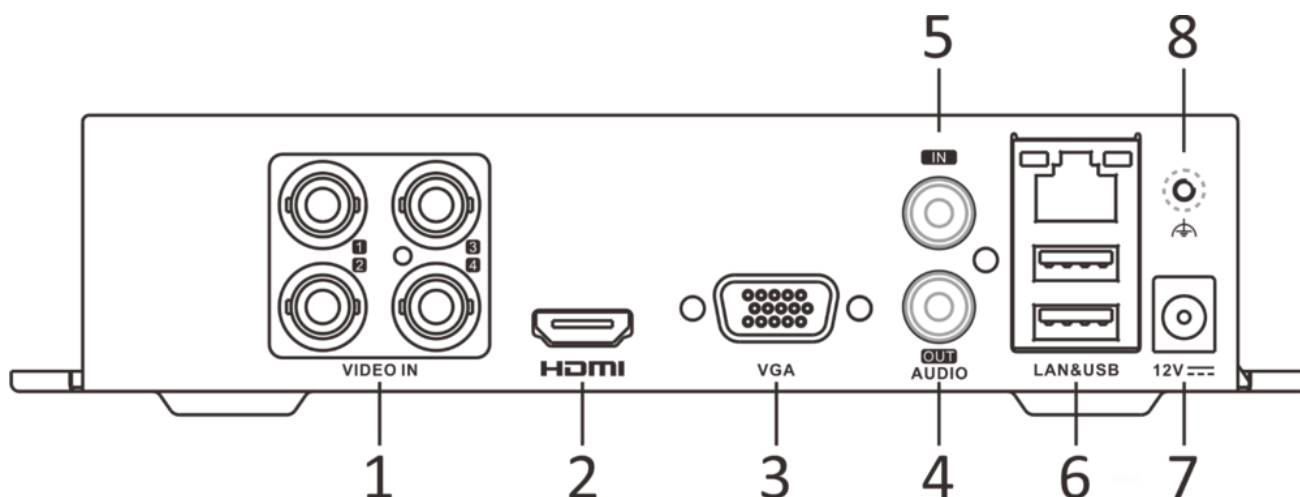

Audio Bitrate	64 Kbps
Video and Audio	
IP Video Input	1-ch (up to 5-ch) Enhanced IP mode on: 2-ch (up to 6-ch), each up to 4 Mbps Up to 6 MP resolution Support H.265+/H.265/H.264+/H.264 IP cameras
Analog Video Input	4-ch BNC interface (1.0 Vp-p, 75 Ω), supporting coaxitron connection
HDTVI Input	3 K(2960 × 1665)@20 fps, 5 MP(2560 × 1944)@20 fps, 4 MP(2560 × 1440)@30 fps, 4 MP(2560 × 1440)@25 fps, 1080p@30 fps, 1080p@25 fps, 720p@30 fps, 720p@25 fps
AHD Input	5 MP(2592 × 1944)@20 fps, 4 MP(2560 × 1440)@30 fps, 4 MP(2560 × 1440)@25 fps, 1080p@30 fps, 1080p@25 fps, 720p@30 fps, 720p@25 fps
HDCVI Input	5 MP(2592 × 1944)@20 fps, 4 MP(2560 × 1440)@30 fps, 4 MP(2560 × 1440)@25 fps, 1080p@30 fps, 1080p@25 fps, 720p@30 fps, 720p@25 fps
CVBS Input	Support
HDMI Output	1-ch, 1920 × 1080/60Hz, 1280 × 1024/60Hz, 1280 × 720/60Hz
VGA Output	1-ch, 1920 × 1080/60Hz, 1280 × 1024/60Hz, 1280 × 720/60Hz
Video Output Mode	HDMI/VGA simultaneous output
Audio Input	1-ch, RCA (2.0 Vp-p, 1 KΩ) 4-ch via coaxial cable
Audio Output	1-ch, RCA (Linear, 1 KΩ)
Two-Way Audio	1-ch, RCA (2.0 Vp-p, 1 KΩ) (using the first audio input)
Synchronous Playback	4-ch
Network	
Total Bandwidth	72 Mbps
Remote Connection	32
Network Protocol	TCP/IP, PPPoE, DHCP, Hik-Connect, DNS, DDNS, NTP, SADP, NFS, iSCSI, UPnP™, HTTPS, ONVIF
Network Interface	1, RJ45 10/100 Mbps self-adaptive Ethernet interface
Wi-Fi	Connectable to Wi-Fi network by Wi-Fi dongle through USB interface
Auxiliary Interface	
SATA	1 SATA interface
Capacity	Up to 10 TB capacity for each disk
Alarm In/Out	N/A
USB Interface	Real panel: 2 × USB 2.0

Dimension

Physical Interface

No.	Description	No.	Description
1	Video and coaxial audio in	5	AUDIO IN, RCA connector
2	HDMI interface	6	LAN network interface and USB interface
3	VGA interface	7	12 VDC power input
4	AUDIO OUT, RCA connector	8	GND