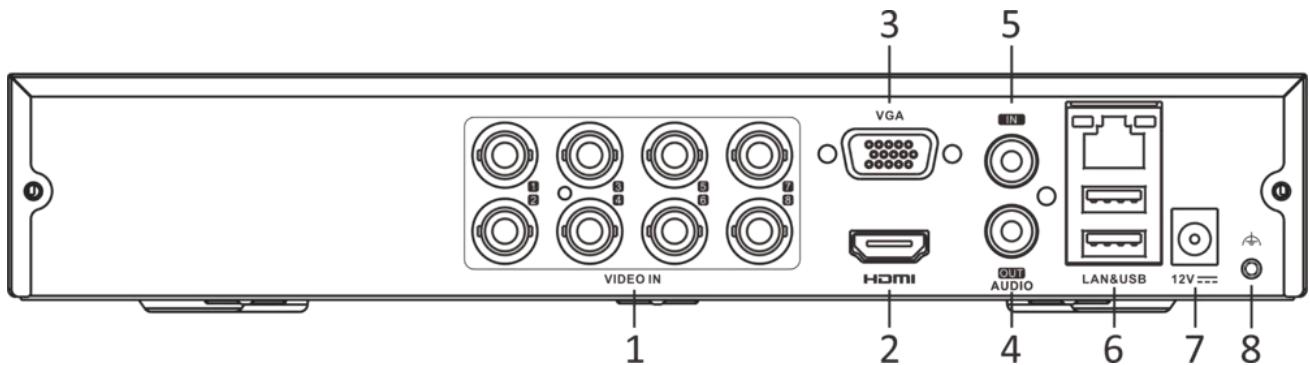

Physical Interface

No.	Description	No.	Description
1	Video and coaxial audio in	5	AUDIO IN, RCA connector
2	HDMI interface	6	LAN network interface and USB interface
3	VGA interface	7	12 VDC power input
4	AUDIO OUT, RCA connector	8	GND

Available Model

iDS-7208HUHI-M1/E

Headquarters

No.555 Qianmo Road, Binjiang District,
Hangzhou 310051, China
T +86-571-8807-5998
www.hikvision.com

Follow us on social media to get the latest product and solution information.