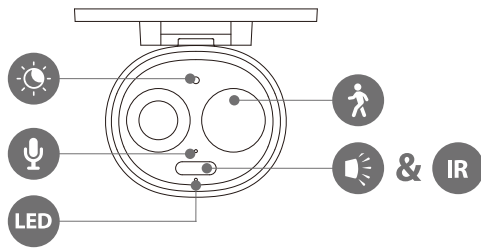

Front View

Back View

Bottom View

Specifications

Camera

1/2.8" Progressive CMOS
3MP(2304*1296)
Night Vision: 15m(49ft) Distance
2.8mm Fixed Lens, Max. Aperture F2.0
Field of View : 98° (H), 54° (V), 121° (D)
5000mAh Rechargeable Battery

Video & Audio

Video Compression : H.264 & H.265
Up to 15fps Frame Rate
8x Digital Zoom
Two-way Audio

Notice Management

Motion Detection
Human Detection
Configurable Region
Work mode

Storage

Local Storage: SD Card Slot (Support SD Card up to 256GB)
Cloud Storage: Imou Subscription Plan
Record, view, and save events in your Imou app with a 31 day free-trial of the Imou Subscription Plan

Network

Wi-Fi:IEEE802.11b/g/n,50m Open Field
Imou App: iOS, Android

Auxiliary Interface

Built-in Mic & Speaker
Power on / off Button
Reset Button
SD Card Slot
Type-C

General

DC 5V 2A Power / Imou Solar Panel Supply
Power Consumption:<3.5W
Operating Temperature:-20°C~+50°C (-4°F~122°F)
Charging Temperature:-0°C~+45°C (32°F~112°F)
Camera Dimensions: 168.1 × 96.8 × 69.5mm (6.61 × 3.81 × 2.74inch)
Camera Weight: 360g (0.79lb)
MSDS、CE、Alexa

What's in the box

- 1x Camera with solar panel
- 1x Power Cable
- 1x Quick Start Guide
- 1x Screw Positioning Stickers
- 1x Power extension cord
- 1x Screw and Wall Anchor pack