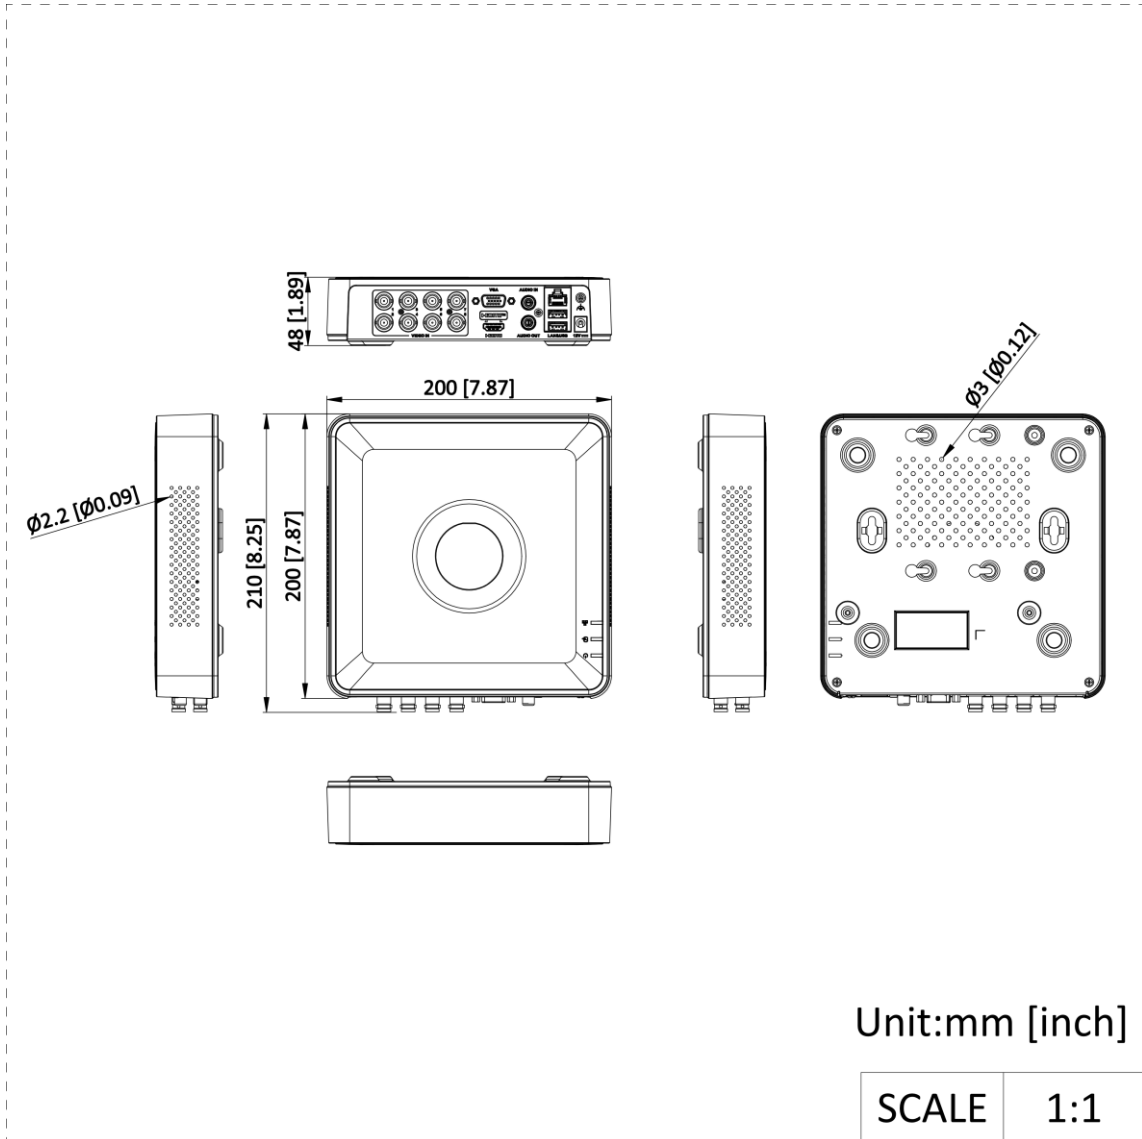

Auxiliary Interface	
SATA	1 SATA interface
Capacity	Up to 4 TB capacity for each disk
USB Interface	Rear panel: 2 × USB 2.0
Alarm In/Out	N/A
General	
Power Supply	12 VDC, 1.5 A
Consumption	≤ 10 W (without HDD)
Working Temperature	-10 °C to 55 °C (14 °F to +131 °F)
Working Humidity	10% to 90%
Dimension (W × D × H)	200 × 200 × 48 mm (7.9 × 7.9 × 1.9 inch)
Weight	≤ 1 kg (without HDD, 2.2 lb.)

### Physical Interface

No.	Description	No.	Description
1	Video and coaxial audio in	6	USB interfaces
2	HDMI interface	7	LAN network interface
3	VGA interface	8	12 VDC power input
4	Audio out	9	GND
5	Audio in		

### Available Model

DS-7108HGHI-M1/T

▪ Dimension