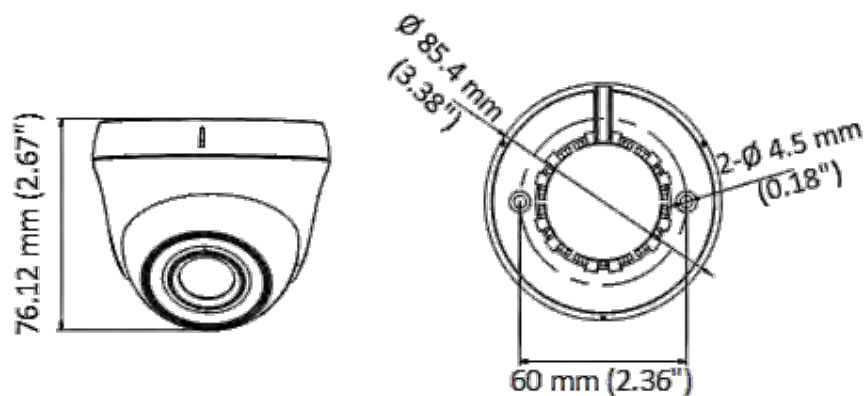

▪ Available Model

HWT-T150-P

▪ Dimension

▪ Accessory

▪ Optional

Distributed by	HIA-J101 Junction Box	HIA-B301 Vertical pole mount	HIA-B401-110T Wall Mount	HIA-B201 Corner mount

Headquarters

No.555 Qianmo Road, Binjiang District,
Hangzhou 310051, China
T +86-571-8807-5998
overseasbusiness@hikvision.com

Hikvision USA
T +1-909-895-0400
sales.usa@hikvision.com

Hikvision Europe
T +31-23-55-42-770
info.eu@hikvision.com

Hikvision Middle East
T +971-4-8816086
salesme@hikvision.com

Hikvision Russia
T +7-495-669-67-99
saleru@hikvision.com

Hikvision India
T +91-22-28469900
sales@pramahikvision.com

Hikvision Italy
T +39-0438-6902
info.it@hikvision.com

Hikvision France
T +33(0)1-85-330-450
info.fr@hikvision.com

Hikvision Spain
T +34-91-737-16-55
info.es@hikvision.com

Hikvision Poland
T +48-22-460-01-50
poland@hikvision.com

Hikvision UK
T +01628-902140
support.uk@hikvision.com

Hikvision Singapore
T +65-6684-4718
sg@hikvision.com

Hikvision Oceania
T +61-2-8599-4233
salesau@hikvision.com

Hikvision Canada
T +1-909-895-0400
sales.usa@hikvision.com

Hikvision Korea
T +82-31-731-8841
sales.korea@hikvision.com

Hikvision Brazil
T +55 11 3318-0050
Latam.support@hikvision.com

Hikvision Africa
T +27 (0) 0351172
sale.africa@hikvision.com

Hikvision Hong Kong
T +852-2151-1761