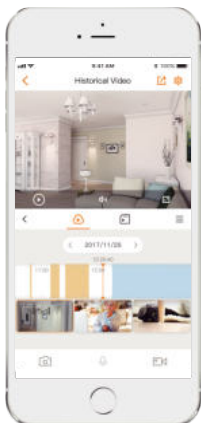

Stay close with what you care

With Cloud service, you will have access to what you care as long as Internet is available. You can record daily or motion videos on Cloud and playback anytime anywhere.