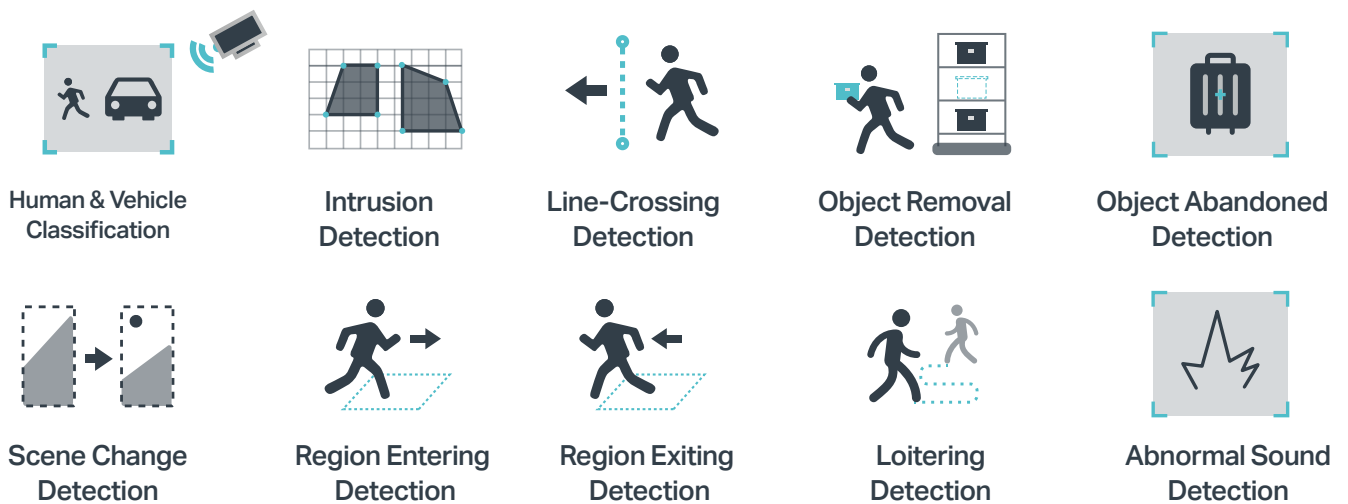

Outdoor Full-Color

4G Bullet Network Camera

MODEL: InSight S345-4G

3 LAN Ports	Human & Vehicle Classification	Smart Detection	Active Defense	True WDR	IP66 Weatherproof
----------------	-----------------------------------	--------------------	-------------------	-------------	----------------------

// 3× LAN Ports Cut Costs for Solar Power Solutions

InSight S345-4G offers three LAN ports, enabling simultaneous connectivity for a solar power system and up to two cameras. Three cameras allow wide-area surveillance with minimal deployment effort—ideal for remote outdoor locations.

// Smart Detection

// Flexible Installation

Find the perfect vantage point by simply securing your camera to the ceiling, wall, or pole.*

// Specifications

Camera	
Product Model	InSight S345-4G
Image Sensor	EU: 1/2.7" Progressive Scan CMOS US: 1/2.9" Progressive Scan CMOS
Shutter Speed	1/3 to 1/10000 s
Slow Shutter	Yes
Min. Illumination	0.005 Lux; 0 Lux with IR/White Light
Day/Night Mechanism	IR Cut Filter
Day/Night Switch	Unified/ Scheduled/ Auto
Lens	
Type	Fixed Focal Lens
Focal Length	4 mm
Aperture	F1.6
FOV	EU: Horizontal FOV: 80.4°, Vertical FOV: 41.8°, Diagonal FOV: 98.7° US: Horizontal FOV: 86°, Vertical FOV: 43°, Diagonal FOV: 95°
Lens Mount	M12
DORI Distance	Detect: 80 m (262 ft) Observe: 33 m (109 ft) Recognize: 16 m (52 ft) Identify: 8 m (26 ft)
Angle Adjustment (Manual)	
Range	<ul style="list-style-type: none">• Pan: 0° to 360°• Tilt: 0° to 90°• Rotate: 0° to 360°
Illuminator	
IR LED	<ul style="list-style-type: none">• Quantity: 2• Range: 50m• Wavelength: 850nm