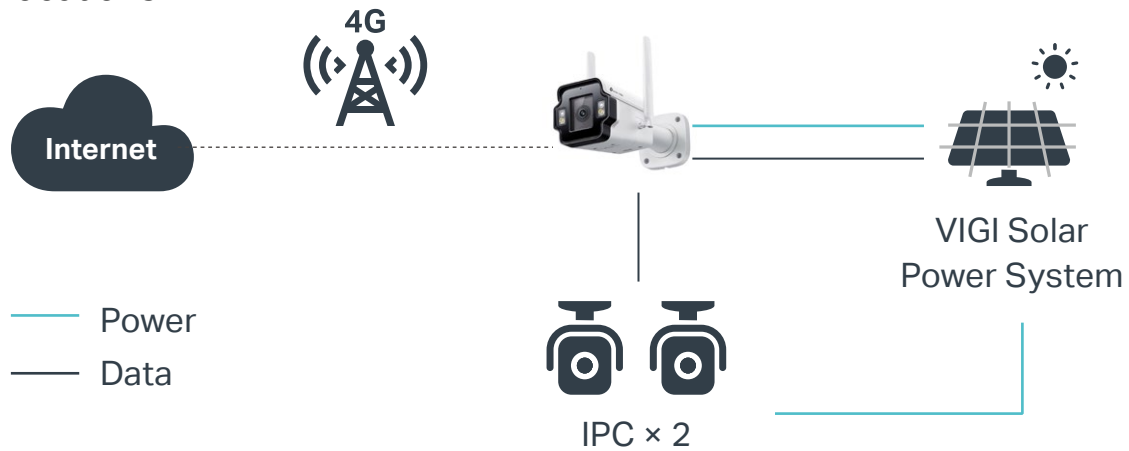

Outdoor Full-Color

4G Bullet Network Camera

MODEL: InSight S345-4G

3 LAN Ports	Human & Vehicle Classification	Smart Detection	Active Defense	True WDR	IP66 Weatherproof
----------------	-----------------------------------	--------------------	-------------------	-------------	----------------------

// 3× LAN Ports Cut Costs for Solar Power Solutions

InSight S345-4G offers three LAN ports, enabling simultaneous connectivity for a solar power system and up to two cameras. Three cameras allow wide-area surveillance with minimal deployment effort—ideal for remote outdoor locations.