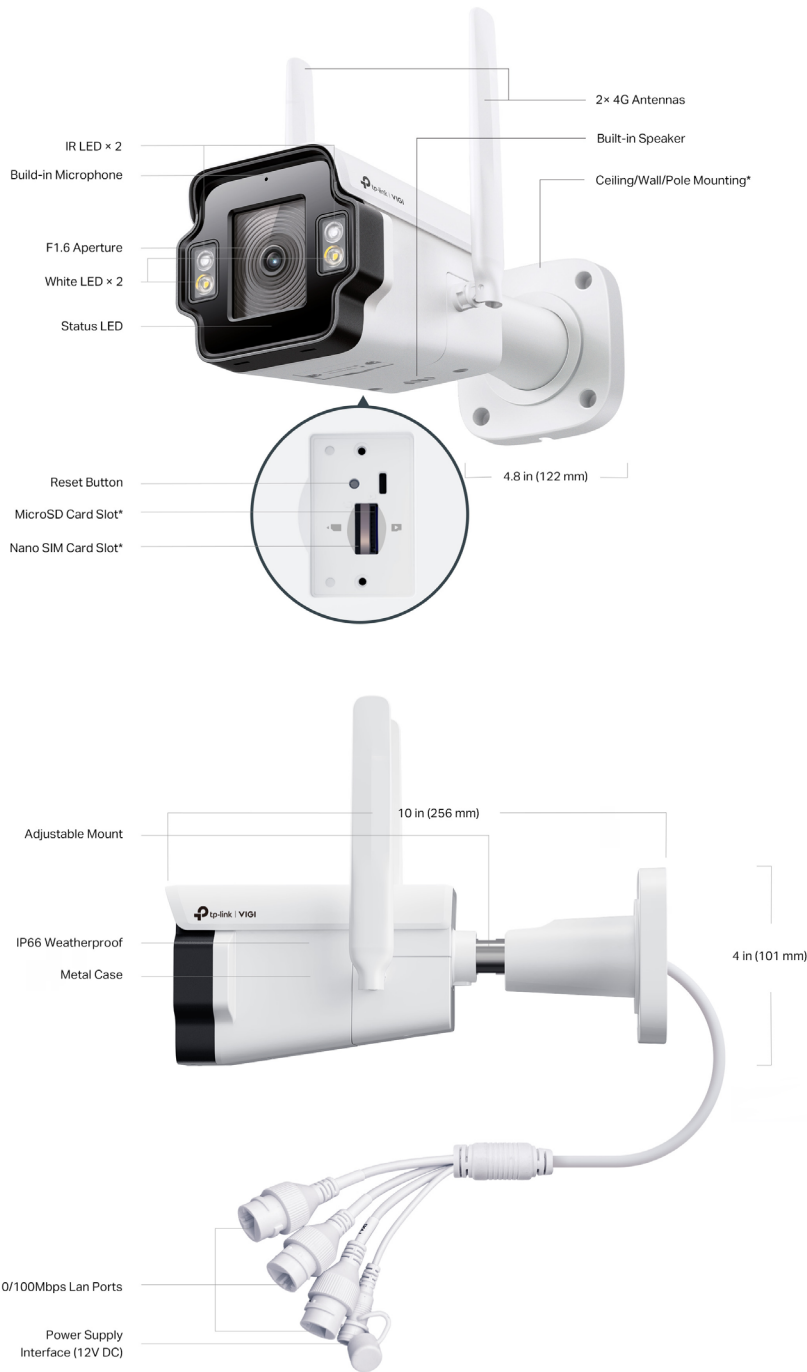

Build Features

*Pole mounting kits, MicroSD card and Nano-SIM card are not included in the package. US version supports data-only SIM cards; voice and SMS services are not supported.

**Typical power consumption test conditions are: IPC wired preview and 4G streaming preview without white light on (Day Mode), with IR light on (Night Mode with IR LED), with white light on (Night Mode with White LED). The results are for reference only and may vary due to changes in the test environment.

Specifications are subject to change without notice and can be found at www.tp-link.com.

©2024 TP-Link