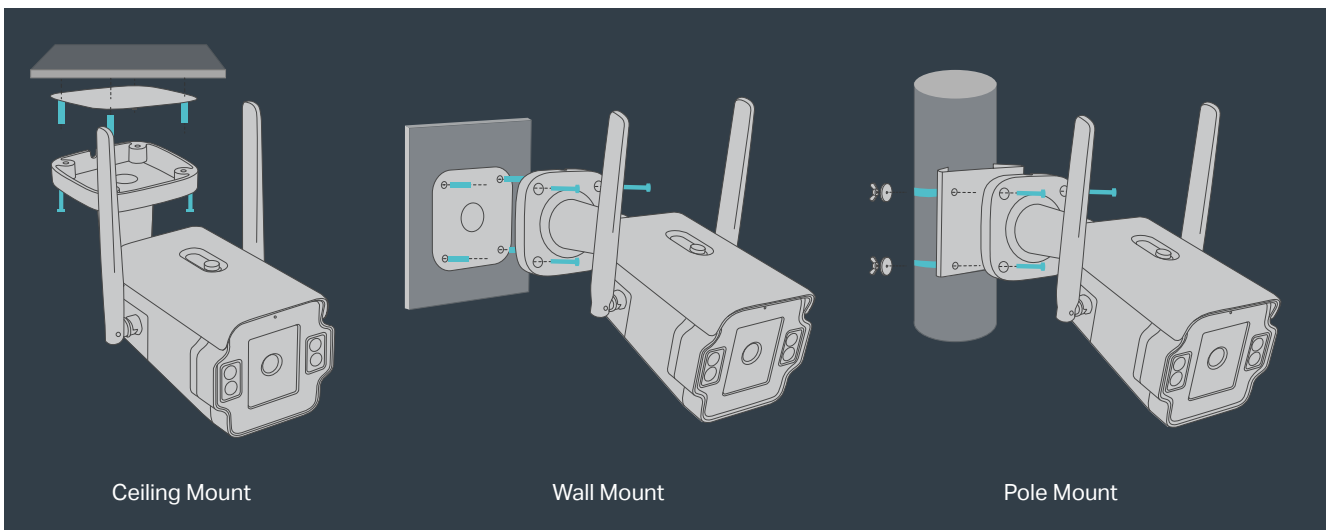

// 3× LAN Ports Cut Costs for Solar Power Solutions

InSight S345-4G offers three LAN ports, enabling simultaneous connectivity for a solar power system and up to two cameras. Three cameras allow wide-area surveillance with minimal deployment effort—ideal for remote outdoor locations.

// Smart Detection

// Flexible Installation

Find the perfect vantage point by simply securing your camera to the ceiling, wall, or pole.*

// Specifications

Camera	
Product Model	InSight S345-4G
Image Sensor	EU: 1/2.7" Progressive Scan CMOS US: 1/2.9" Progressive Scan CMOS
Shutter Speed	1/3 to 1/10000 s
Slow Shutter	Yes
Min. Illumination	0.005 Lux; 0 Lux with IR/White Light
Day/Night Mechanism	IR Cut Filter
Day/Night Switch	Unified/ Scheduled/ Auto
Lens	
Type	Fixed Focal Lens
Focal Length	4 mm
Aperture	F1.6
FOV	EU: Horizontal FOV: 80.4°, Vertical FOV: 41.8°, Diagonal FOV: 98.7° US: Horizontal FOV: 86°, Vertical FOV: 43°, Diagonal FOV: 95°
Lens Mount	M12
DORI Distance	Detect: 80 m (262 ft) Observe: 33 m (109 ft) Recognize: 16 m (52 ft) Identify: 8 m (26 ft)
Angle Adjustment (Manual)	
Range	<ul style="list-style-type: none">• Pan: 0° to 360°• Tilt: 0° to 90°• Rotate: 0° to 360°
Illuminator	
IR LED	<ul style="list-style-type: none">• Quantity: 2• Range: 50m• Wavelength: 850nm