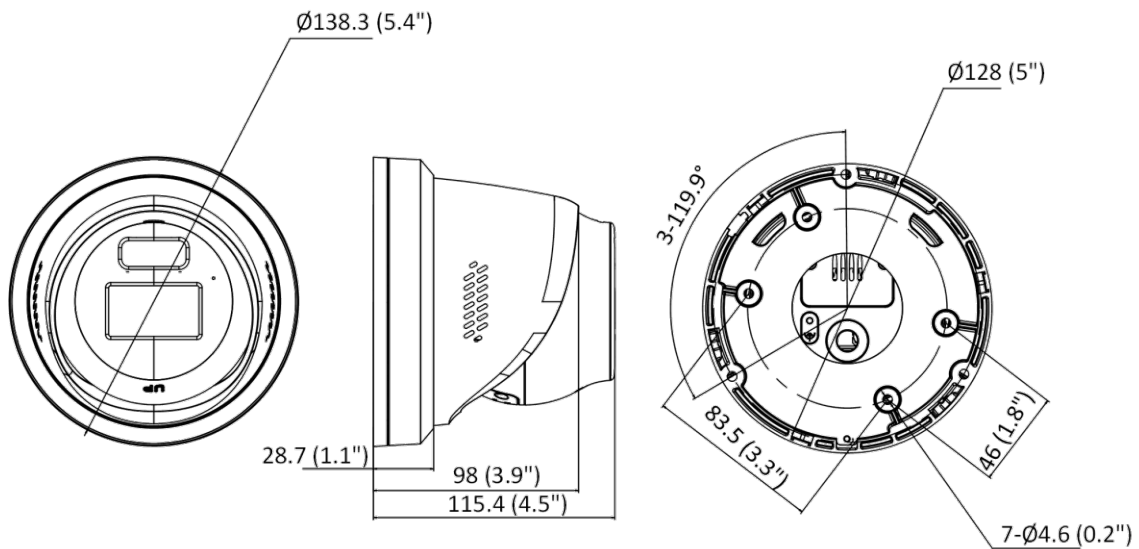

Top-level protection	Hikvision products at this level are equipped for use in areas where professional anti-corrosion protection is a must. Typical application scenarios include coastlines, docks, chemical plants, and more.
Moderate protection	Hikvision products at this level are equipped for use in areas with moderate anti-corrosion demands. Typical application scenarios include coastal areas about 2 kilometers (1.24 miles) away from coastlines, as well as areas affected by acid rain.
No specific protection	Hikvision products at this level are equipped for use in areas where no specific anti-corrosion protection is needed.

▪ **Available Model**

- DS-2CD2346G2H-IS2U/SL(2.8mm)Black
- DS-2CD2346G2H-IS2U/SL(2.8mm)
- DS-2CD2346G2H-IS2U/SL(4mm)
- DS-2CD2346G2H-IS2U/SRB(2.8mm)/Black
- DS-2CD2346G2H-IS2U/SRB(2.8mm)
- DS-2CD2346G2H-IS2U/SRB(4mm)

▪ **Dimension**

Unit: mm (inch)